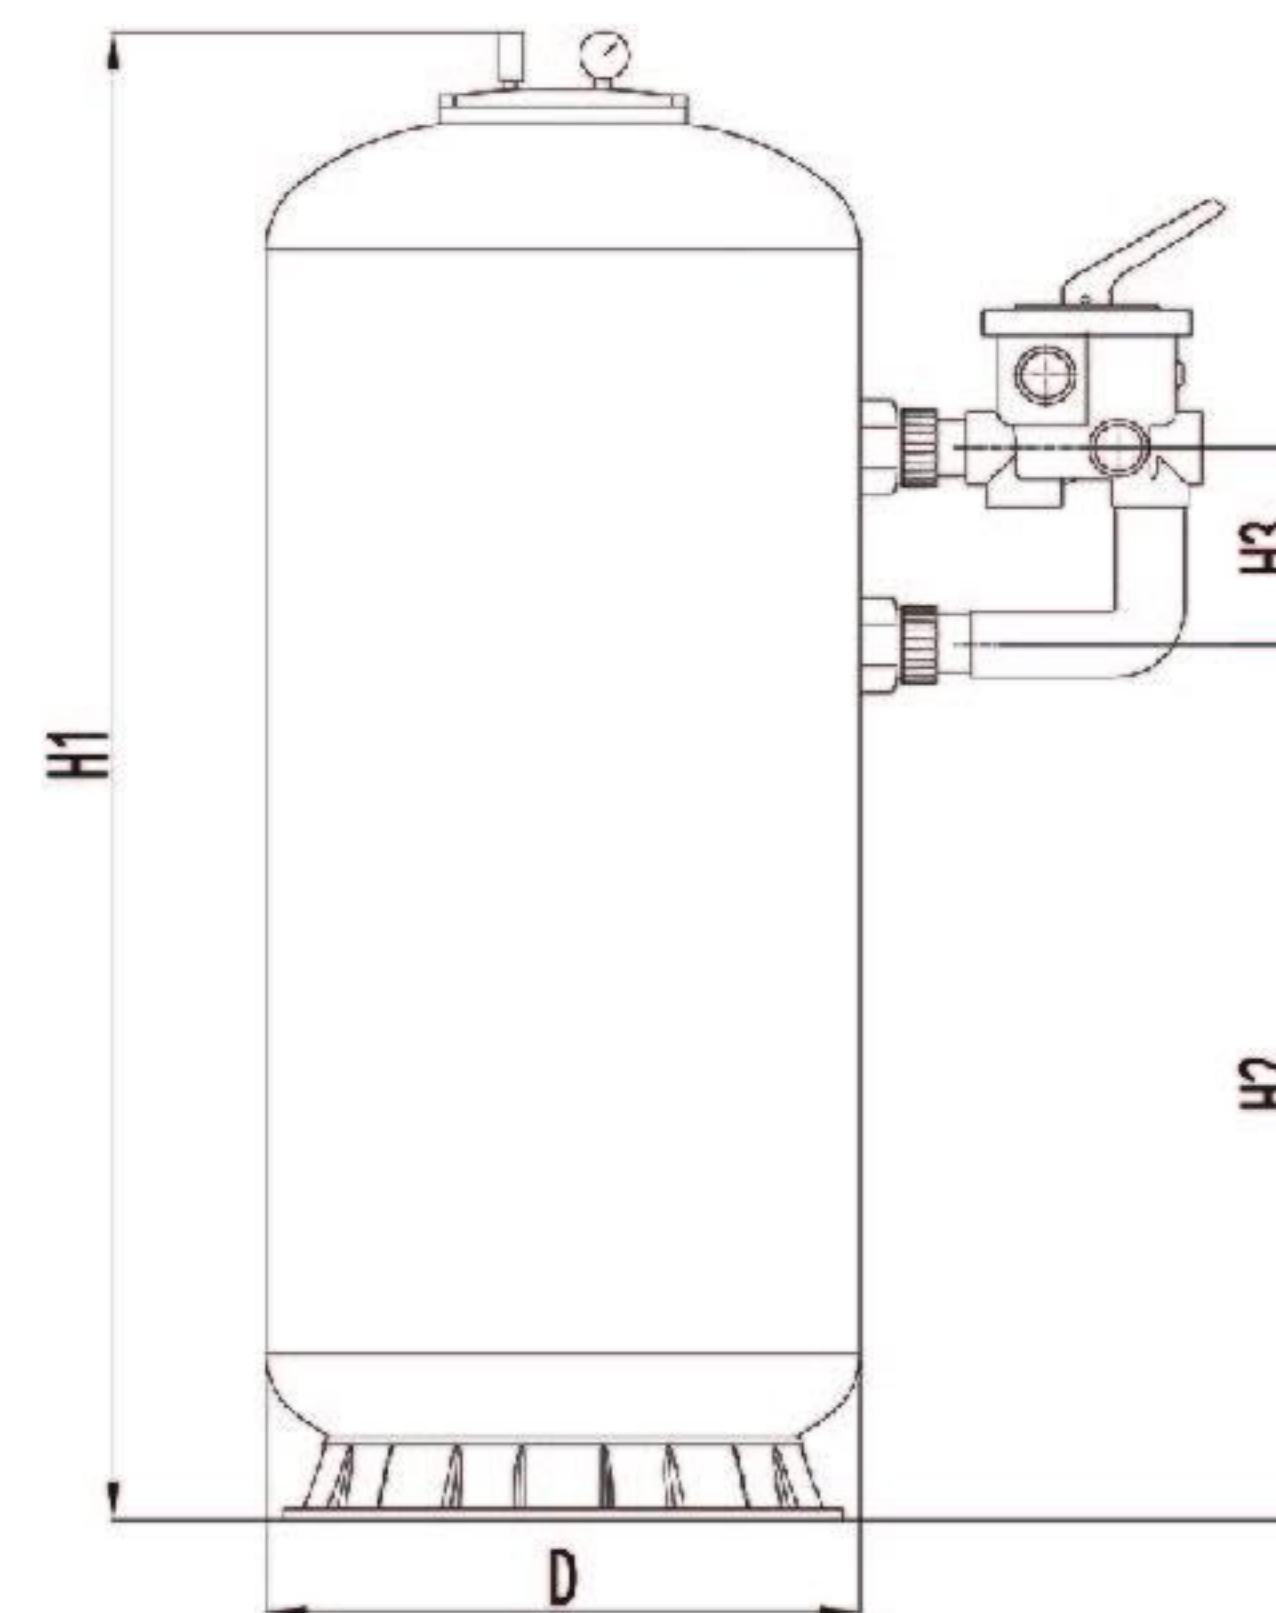

CB-H07400

缸体为玻璃纤维增强塑料缠绕成型而成, 耐磨损、耐腐蚀、不易变形。

设计独特的布水器能均匀的稳定水流, 暗渠排水系统效高。易于安装, 维修、保养方便。出水浊度小于2度。

Tank : voluble molding of fiber glass reinforced plastics , corrosion resistant , good abrasion resistance , deforming-proof . Uniquely distribution make a stable and even water flow to improve drainage system . Easy to install , maintain free . Outlet turbidity : < 2FTU .

| 型号 Model | 安装尺寸 (mm) | | | |
|-------------|--------------|-----------|----|-----|
| | D | H1 | H2 | H3 |
| CB-H07400 | 400 | 700-900 | - | 150 |
| CB-H08600 | 600 | 750-1300 | - | 150 |
| CB-H09700 | 700 | 900-1600 | - | 150 |
| CB-H11800 | 800 | 1100-1800 | - | 200 |
| CB-H12900 | 900 | 1200-2100 | - | 200 |
| CB-H131050 | 1050 | 1300-2100 | - | 200 |
| CB-H151200 | 1200 | 1500-2100 | - | 200 |
| CB-H161400 | 1400 | 1600-2100 | - | 300 |