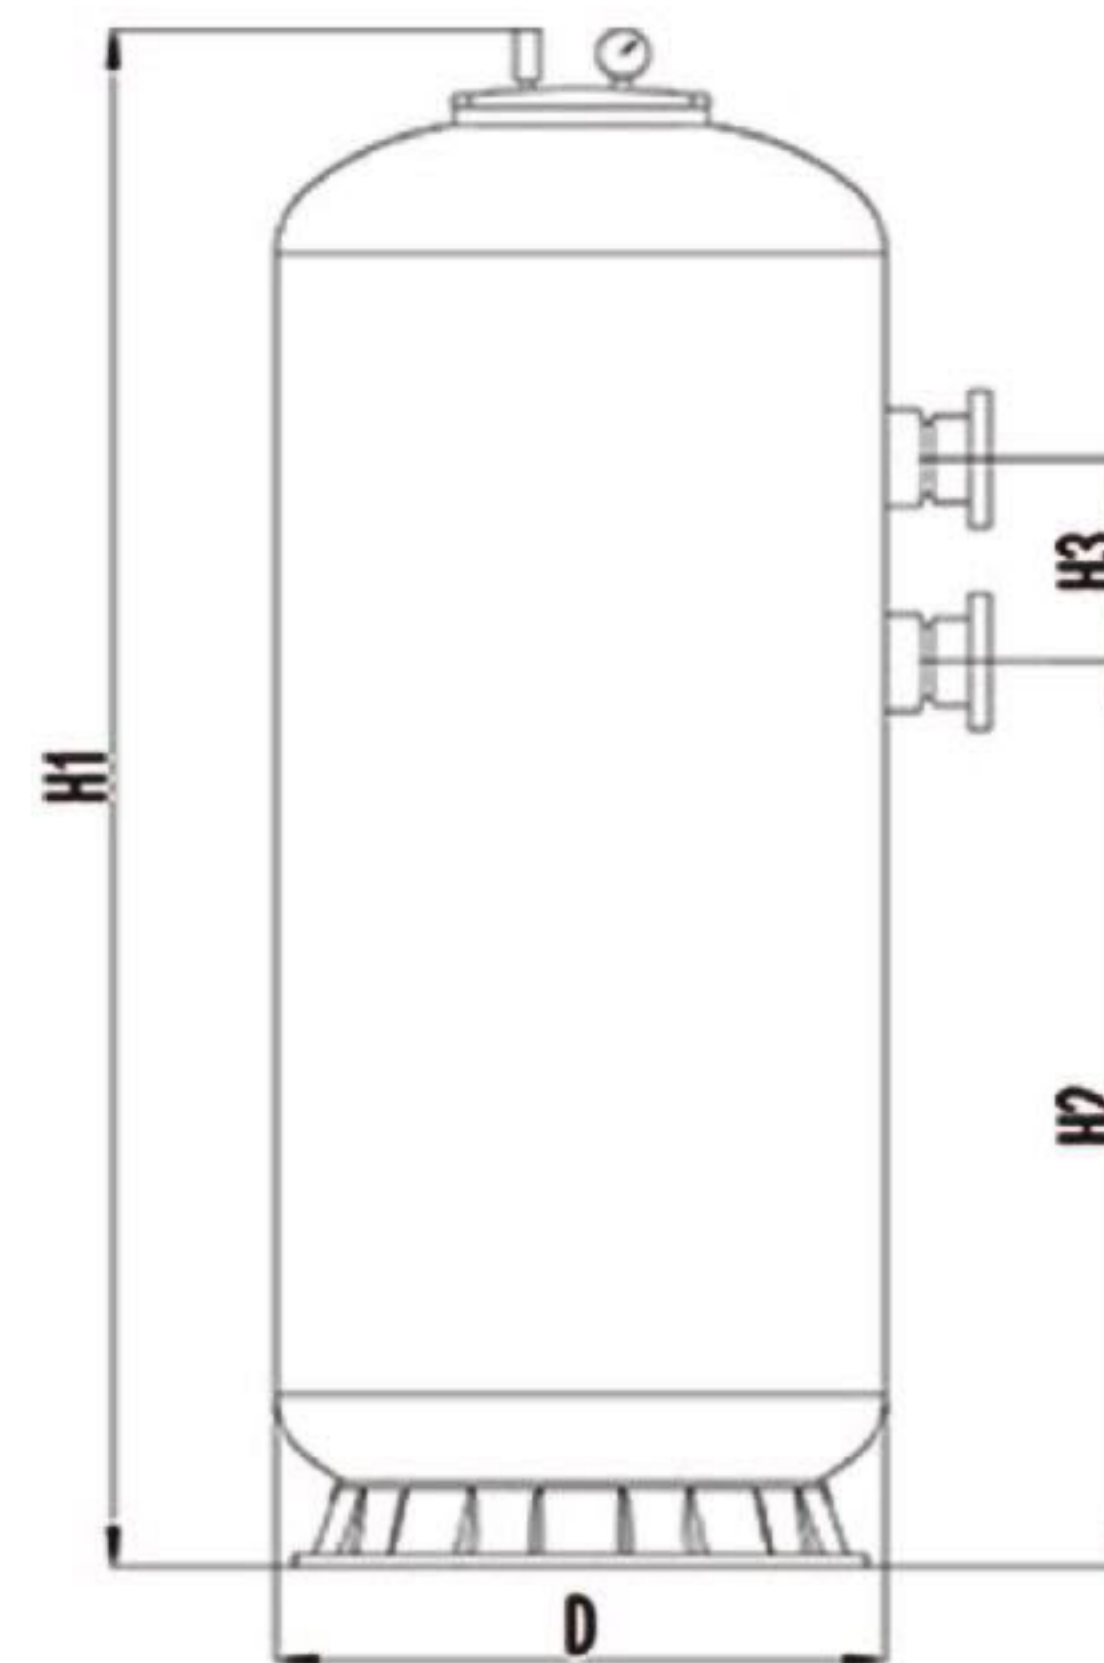

CB-H07400

缸体为玻璃纤维增强塑料缠绕成型而成, 耐磨损、耐腐蚀、不易变形。

设计独特的布水器能均匀的稳定水流, 暗渠排水系统效高。易于安装, 维修、保养方便。出水浊度小于2度。

Tank : voluble molding of fiber glass reinforced plastics , corrosion resistant , good abrasion resistance , deforming-proof . Uniquely distribution make a stable and even water flow to improve drainage system . Easy to install , maintain free . Outlet turbidity : < 2FTU .

| 型号 Model | 安装尺寸 (mm) | | | |
|-------------|--------------|-----------|----|-----|
| | D | H1 | H2 | H3 |
| CB-H07400 | 400 | 700-900 | - | 150 |
| CB-H08600 | 600 | 750-1300 | - | 150 |
| CB-H09700 | 700 | 900-1600 | - | 150 |
| CB-H11800 | 800 | 1100-1800 | - | 200 |
| CB-H12900 | 900 | 1200-2100 | - | 200 |
| CB-H131050 | 1050 | 1300-2100 | - | 200 |
| CB-H151200 | 1200 | 1500-2100 | - | 200 |
| CB-H161400 | 1400 | 1600-2100 | - | 300 |